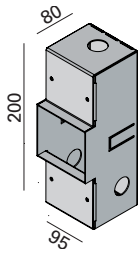

VETRO DIFFUSORE SATINATO
FROSTED GLASS DIFFUSER

		CODE
INCAS 45/90	81X84	VT/IN45.90
INCAS45/90 MICRO	46X47	VT/IN92

L'inserimento di questo accessorio eleva il grado di protezione dell'apparecchio ad IP40 e IP43 | the inclusion of this accessory raises the protection degree of the lamp to IP40 and IP43

CASSAFORMA
WALLBOX