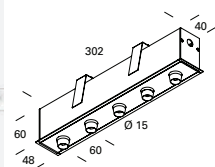

500 42x304

FARETÈN MINISPOT 5 INCASSO

FARETÈN MINISPOT 5 RECESSED MOUNTED