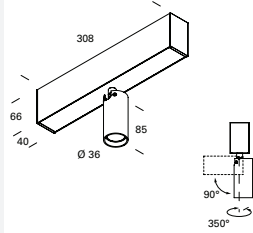

FARETÈN FOCUS 41

PARETE/SOFFITTO WALL/CEILING

LED		lm product/beam 3000K			CODE	Col.			
W	Dim.	ø	Kg	19°			28°	18°x38°	
8	40x308	36	0.91	665	695	508	FR001.9		/01 /02

● Kelvin	● Beam	● Dimmable (optional)
27 2700K	S 19°	D Dali
30 3000K	F 28°	
40 4000K	Z 18°x38°	

Per installazione in profilo Container File ordinare n.2 LT2481 staffa per fissaggio modulo luminoso all'interno della cassaforma. | To install in Container File profile order n.2 LT2481 single bracket to fix the lighting module within the wallbox.

Accessori - accessories: LTF1.1000, LTF1.2000, LTF1.3000, LTF1.misura: cassaforma File - wallbox File - LT2480.1: Coppia di testate cassaforma FILE - couple of closure heads for wallbox FILE - LT2481: staffa singola per fissaggio modulo - module fixing single bracket