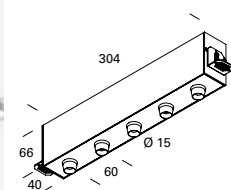

FARETÈN MINISPOT 5 INCASSO RASATO

FARETÈN MINISPOT 5 TRIMLESS RECESSED

500 42x306

LED					lm product/beam 3000K		CODE	Col.
W	Dim.	ø	H	Kg	28°			
7,5	40x304	15	66	0.83	685	FR203.9	● /01 ● /02	

● Kelvin
27 2700K
30 3000K
40 4000K

● Beam
F 28°