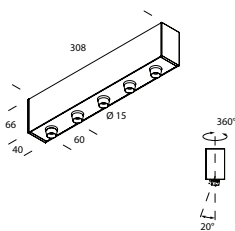

FARETÈN MINISPOT 5 PARETE/SOFFITTO

FARETÈN MINISPOT 5 WALL/CEILING

LED W	Dim.	ømm	H	Kg	lm product/beam 3000K	CODE	Col.
7,5	40x308	15	66	0.83	685	FR003.9	/01 /02

Kelvin	Beam	Dimmable (optional)
27 2700K	F 28°	D Dali
30 3000K		
40 4000K		

Per installazione in profilo Container File ordinare n.2 LT2481 staffa per fissaggio modulo luminoso all'interno della cassaforma. | To install in Container File profile order n.2 LT2481 single bracket to fix the lighting module within the wallbox.

Accessori - accessories: LTF1.1000, LTF1.2000, LTF1.3000, LTF1.misura: cassaforma File - wallbox File - LT2480.1: Coppia di testate cassaforma FILE - couple of closure heads for wallbox FILE - LT2481: staffa singola per fissaggio modulo - module fixing single bracket