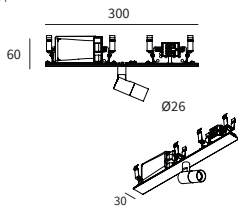

FARETÈN MODULES FOR MINIFILE SYSTEM

FARETÈN SISTEMA FOCUS 21S

PER/FOR MINIFILE SYSTEM