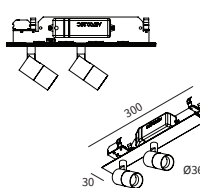

FARETÈN SISTEMA FOCUS 32S

PER/FOR MINIFILE SYSTEM