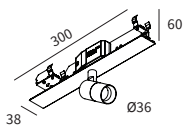

FARETÈN SISTEMA FOCUS 41S

PER/FOR FILE SYSTEM