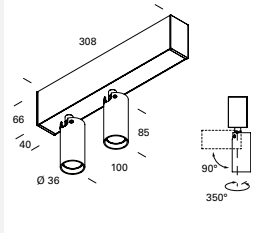

FARETÈN FOCUS 42

PARETE/SOFFITTO WALL/CEILING

LED		lm product/beam 3000K			CODE	Col.			
W	Dim.	ø	Kg	19°			28°	18°x38°	
16	40x308	36	1.10	1330	1390	1016	FR002.9		/01 /02

● Kelvin	● Beam	● Dimmable (optional)
27 2700K	S 19°	D Dali
30 3000K	F 28°	
40 4000K	Z 18°x38°	

Per installazione in profilo Container File ordinare n.2 LT2481 staffa per fissaggio modulo luminoso all'interno della cassaforma. | To install in Container File profile order n.2 LT2481 single bracket to fix the lighting module within the wallbox.

Accessori - accessories: LTF1.1000, LTF1.2000, LTF1.3000, LTF1.misura: cassaforma File - wallbox File - LT2480.1: Coppia di testate cassaforma FILE - couple of closure heads for wallbox FILE - LT2481: staffa singola per fissaggio modulo - module fixing single bracket