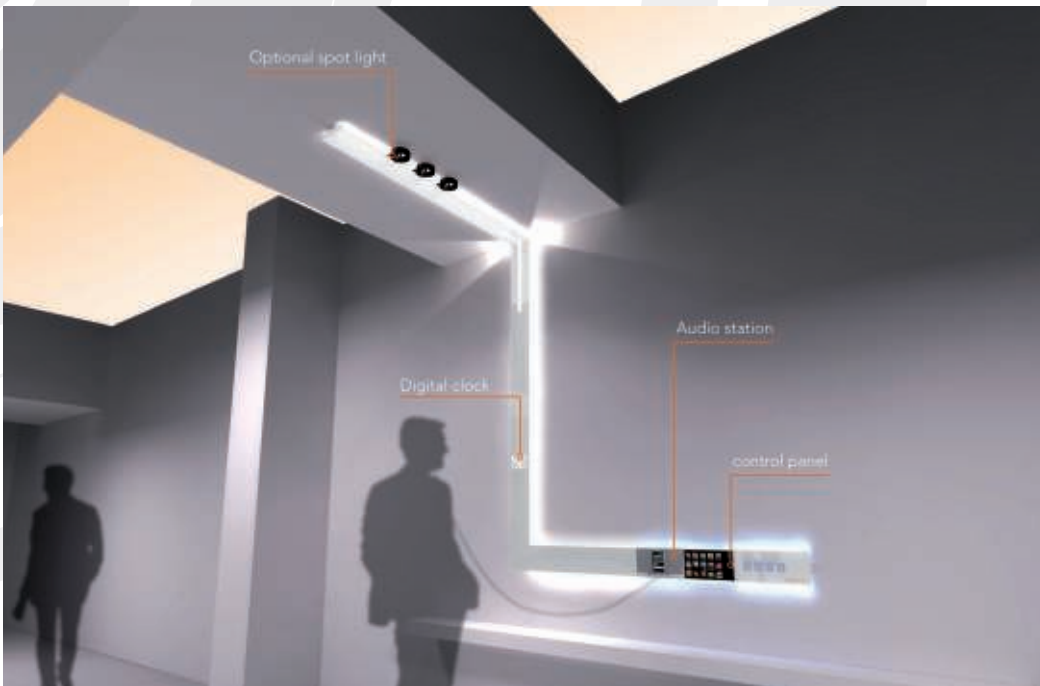

Lucifero's

's

L	T

press release

Ufficio Stampa
Sara Mariani
mail: press@noetica.it
tel. +39 051 6490601
fax +39 051 528787

Noetica di Simona Bonciani
via dell'Arcoveggio, 74 / 2m
40129 Bologna, Italia

Lucifero's
via Collamarini, 4 • 40138 Bologna • Italia
T. +39 051 6014276 • F. +39 051 6025190
info@luciferos.it • luciferos.com