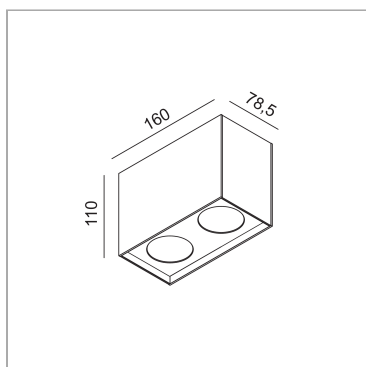

**File 2 Complementi 2 GU10**

code LT2661/01

**PRODUCT DESCRIPTION**

Ceiling mounted lamp for direct lighting, rectangular body 78 mm x 110 mm in steel sheet painted with epoxy powder in white color. Complete with led source 100 W. Complete with fixing brackets. Protection class IP40.

**PRODUCT SPECS**

Installation method	Ceiling surface mounted
Absorbed power	2x50 W
Color rendering index CRI	Depending on the bulb (not included)
Finishing	White
Luminous flux of the product	Depending on the bulb (not included)
Luminous efficiency	Depending on the bulb (not included)
Protocol	On/Off
Energy efficiency class	E-G
Dimension	L6.3xW3.07xH4.33"
IP Grade	IP40