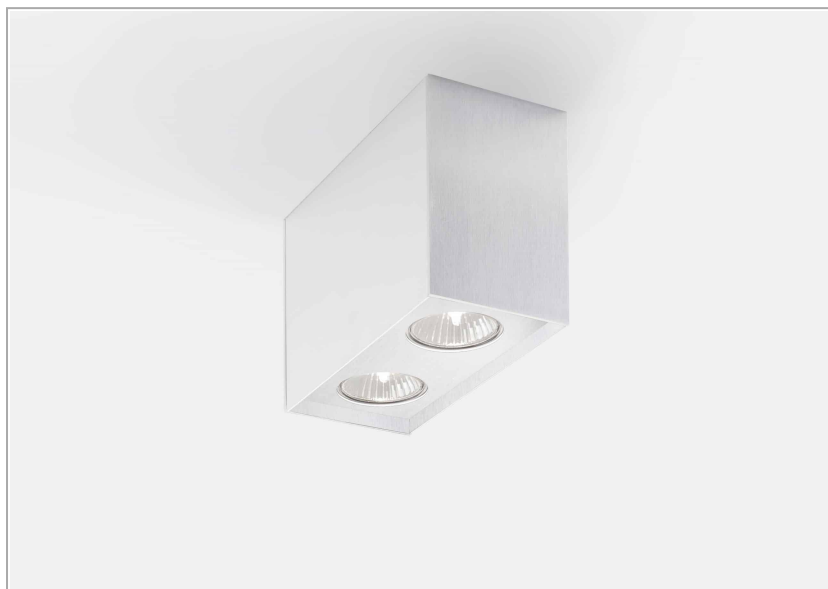

**File 2 Complementi 2 GU10**

code LT2661/01

**PRODUCT DESCRIPTION**

Ceiling mounted lamp for direct lighting, rectangular body 78 mm x 110 mm in steel sheet painted with epoxy powder in white color. Complete with led source 100 W. Complete with fixing brackets. Protection class IP40.

**PRODUCT SPECS**

Installation method	Ceiling surface mounted
Absorbed power	2x50 W
Color rendering index CRI	Depending on the bulb (not included)
Finishing	White
Luminous flux of the product	Depending on the bulb (not included)
Luminous efficiency	Depending on the bulb (not included)
Protocol	On/Off
Energy efficiency class	E-G
Dimension	L6.3xW3.07xH4.33"
IP Grade	IP40