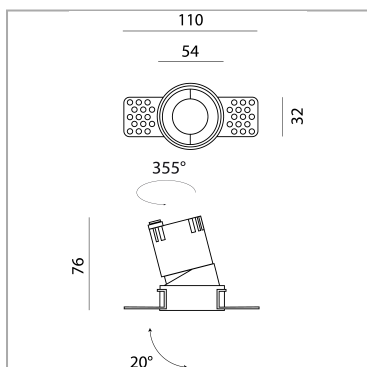

BEST MINIMAL ADJUSTABLE

code BT553.930FB/01

PRODUCT DESCRIPTION

Trimless direct adjustable recessed light, indoor, circular shape complete with high efficiency COB LEDs, CRI>90 polycarbonate secondary optics. Colour body white complete with . Optical body made of die-cast aluminum, passive dissipation with black anodized aluminum heatsink high thermal efficiency. Optical group removable from the ring that is fixed and grouted in plasterboard. Swivelling 360 ° on the vertical and tilting axis of +/-20 ° on the horizontal axis. Degree of protection IP20/23.

PRODUCT SPECS

Installation method	Trimless recessed
Absorbed power	5 W
Color temperature	3000K
Color rendering index CRI	>90
Optic	Flood 24°
Finishing	White
Luminous flux of the product	655 lm
Luminous efficiency	131 lm/W
MacAdam color tolerance	2
Life time estimate	50000h L90 B10 ta 25°C
Energy efficiency class	D
Weight	1.08 Lbs
Dimension	L2.17xH2.99 Ø2.56"
IP Grade	Inst. Parete Ip20 / Inst. Soffitto Ip23
Protection Class	Class III appliance
Power supply/Transformer	Not included
Protocol	See power supply