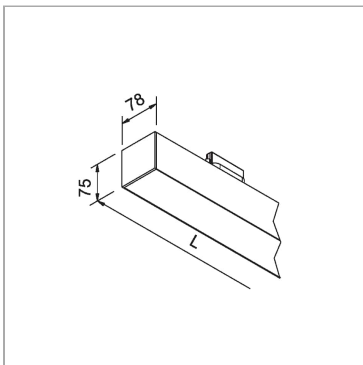

File 2 track 24W/m

code F2503.830PD/01

PRODUCT DESCRIPTION

Direct light indoor track lamp made of extruded aluminum 6060; complete with LED; color rendering index CRI>90. Protocol Dimmable Dali; lamp with colour finish white; in polycarbonate with diffusing film. Protection rating IP40/IP43. Can be installabile on most tracks 3 phases in trade the product in white and oxised silver mount a white track adapter. The product in black, oxised inox, moka mount a black track adapter. For connection to theOne Track (A.A.G. Stucchi) or Global Track pulse (Nordic Aluminium).

PRODUCT SPECS

Installation method	Track
Absorbed power	32 W
Color temperature	3000K
Color rendering index CRI	>90
Optic	Opal polycarbonate diffuser
Finishing	White
Luminous flux of the product	4960 lm
Luminous efficiency	155 lm/W
MacAdam color tolerance	3
Life time estimate	50000h Ta 25° L80B10
Protocol	Dimmable Dali
Energy efficiency class	E
Dimension	L55.91"
IP Grade	Inst. Parete Ip40 / Inst. Soffitto Ip43
Power supply	220-240V 50-60Hz