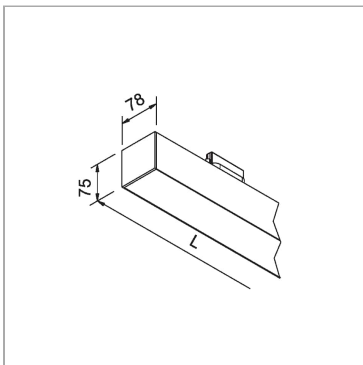

**File 2 track 24W/m**

code F2502.840X/01

**PRODUCT DESCRIPTION**

Direct light indoor track lamp made of extruded aluminum 6060; complete with LED; color rendering index CRI>90. Protocol On/Off; lamp with colour finish white; in polycarbonate with diffusing film. Protection rating IP40/IP43. Can be installabile on most tracks 3 phases in trade the product in white and oxised silver mount a white track adapter. The product in black, oxised inox, moka mount a black track adapter. For connection to theOne Track (A.A.G. Stucchi ) or Global Track pulse (Nordic Aluminium).

**PRODUCT SPECS**

Installation method	Track
Absorbed power	25,6 W
Color temperature	4000K
Color rendering index CRI	>90
Optic	Microprismatic diffuser
Finishing	White
Luminous flux of the product	4087 lm
Luminous efficiency	160 lm/W
MacAdam color tolerance	3
Life time estimate	50000h Ta 25° L80B10
Protocol	On/Off
Energy efficiency class	E
Dimension	L44.88"
IP Grade	Inst. Parete Ip40 / Inst. Soffitto Ip43
Power supply	220-240V 50-60Hz