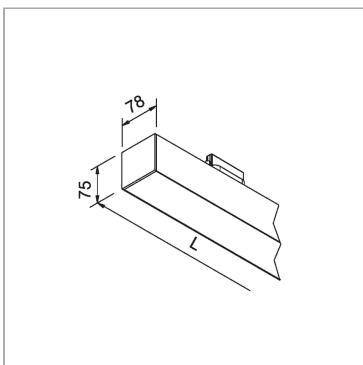

File 2 track 24W/m

code F2502.830P/01

PRODUCT DESCRIPTION

Direct light indoor track lamp made of extruded aluminum 6060; complete with LED; color rendering index CRI>90. Protocol On/Off; lamp with colour finish white; in polycarbonate with diffusing film. Protection rating IP40/IP43. Can be installabile on most tracks 3 phases in trade the product in white and oxised silver mount a white track adapter. The product in black, oxised inox, moka mount a black track adapter. For connection to theOne Track (A.A.G. Stucchi) or Global Track pulse (Nordic Aluminium).

PRODUCT SPECS

Installation method	Track
Absorbed power	25,6 W
Color temperature	3000K
Color rendering index CRI	>90
Optic	Opal polycarbonate diffuser
Finishing	White
Luminous flux of the product	3968 lm
Luminous efficiency	155 lm/W
MacAdam color tolerance	3
Life time estimate	50000h Ta 25° L80B10
Protocol	On/Off
Energy efficiency class	E
Dimension	L44.88"
IP Grade	Inst. Parete Ip40 / Inst. Soffitto Ip43
Power supply	220-240V 50-60Hz