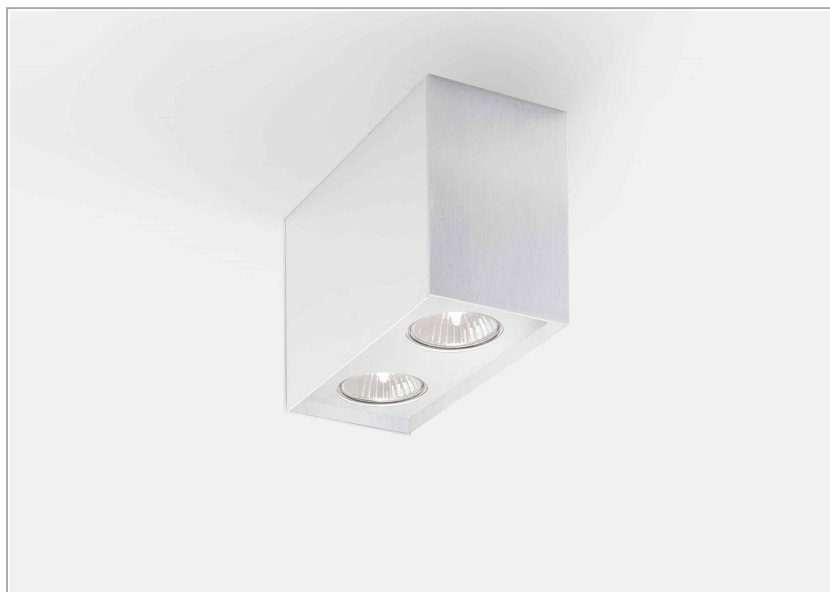

**File 2 Complementi 2**

code LT2661.940F/01

**PRODUCT DESCRIPTION**

Ceiling mounted lamp for direct lighting, rectangular body 78 mm x 110 mm in steel sheet painted with epoxy powder in white color. Complete with led source 16 W. Complete with fixing brackets. Protection class IP40.

**PRODUCT SPECS**

Installation method	Ceiling surface mounted
Absorbed power	2x8 W
Color temperature	4000K
Color rendering index CRI	>90
Optic	Flood 24°
Finishing	White
Luminous flux of the product	2230 lm
Luminous efficiency	139 lm/W
Life time estimate	3SDCM 50000h L90 B10 Ta 25°C
Energy efficiency class	D
Dimension	L6.3xW3.07xH4.33"
IP Grade	IP40
Power supply	220-240V 50-60Hz