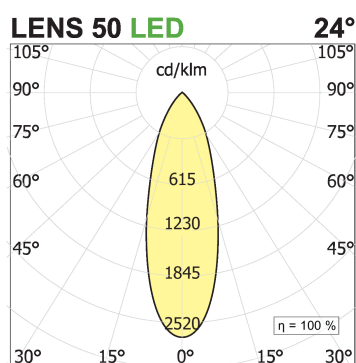

**File 2 Complementi 2**

code LT2661.940F/01

**PRODUCT DESCRIPTION**

Ceiling mounted lamp for direct lighting, rectangular body 78 mm x 110 mm in steel sheet painted with epoxy powder in white color. Complete with led source 16 W. Complete with fixing brackets. Protection class IP40.

**PRODUCT SPECS**

Installation method	Ceiling surface mounted
Absorbed power	2x8 W
Color temperature	4000K
Color rendering index CRI	>90
Optic	Flood 24°
Finishing	White
Luminous flux of the product	2230 lm
Luminous efficiency	139 lm/W
Life time estimate	3SDCM 50000h L90 B10 Ta 25°C
Energy efficiency class	D
Dimension	L6.3xW3.07xH4.33"
IP Grade	IP40
Power supply	220-240V 50-60Hz