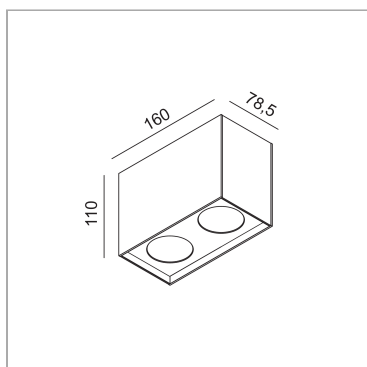

**File 2 Complementi 2**

code LT2661.940F/01

**PRODUCT DESCRIPTION**

Ceiling mounted lamp for direct lighting, rectangular body 78 mm x 110 mm in steel sheet painted with epoxy powder in white color. Complete with led source 16 W. Complete with fixing brackets. Protection class IP40.

**PRODUCT SPECS**

Installation method	Ceiling surface mounted
Absorbed power	2x8 W
Color temperature	4000K
Color rendering index CRI	>90
Optic	Flood 24°
Finishing	White
Luminous flux of the product	2230 lm
Luminous efficiency	139 lm/W
Life time estimate	3SDCM 50000h L90 B10 Ta 25°C
Energy efficiency class	D
Dimension	L6.3xW3.07xH4.33"
IP Grade	IP40
Power supply	220-240V 50-60Hz