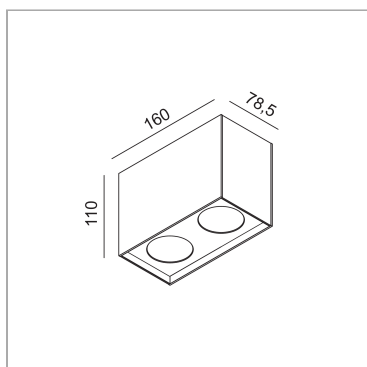

File 2 Complementi 2

code LT2661.930W/01

PRODUCT DESCRIPTION

Ceiling mounted lamp for direct lighting, rectangular body 78 mm x 110 mm in steel sheet painted with epoxy powder in white color. Complete with led source 16 W. Complete with fixing brackets. Protection class IP40.

PRODUCT SPECS

Installation method	Ceiling surface mounted
Absorbed power	2x8 W
Color temperature	3000K
Color rendering index CRI	>90
Optic	Wide 36°
Finishing	White
Luminous flux of the product	2130 lm
Luminous efficiency	133 lm/W
Life time estimate	3SDCM 50000h L90 B10 Ta 25°C
Energy efficiency class	D
Dimension	L6.3xW3.07xH4.33"
IP Grade	IP40
Power supply	220-240V 50-60Hz