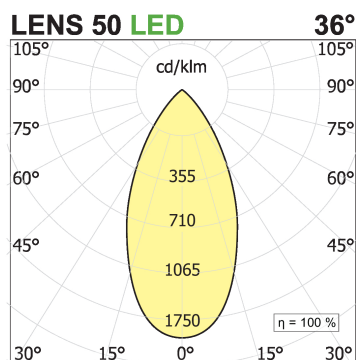

File 2 Complementi 2

code LT2661.930W/01

PRODUCT DESCRIPTION

Ceiling mounted lamp for direct lighting, rectangular body 78 mm x 110 mm in steel sheet painted with epoxy powder in white color. Complete with led source 16 W. Complete with fixing brackets. Protection class IP40.

PRODUCT SPECS

Installation method	Ceiling surface mounted
Absorbed power	2x8 W
Color temperature	3000K
Color rendering index CRI	>90
Optic	Wide 36°
Finishing	White
Luminous flux of the product	2130 lm
Luminous efficiency	133 lm/W
Life time estimate	3SDCM 50000h L90 B10 Ta 25°C
Energy efficiency class	D
Dimension	L6.3xW3.07xH4.33"
IP Grade	IP40
Power supply	220-240V 50-60Hz