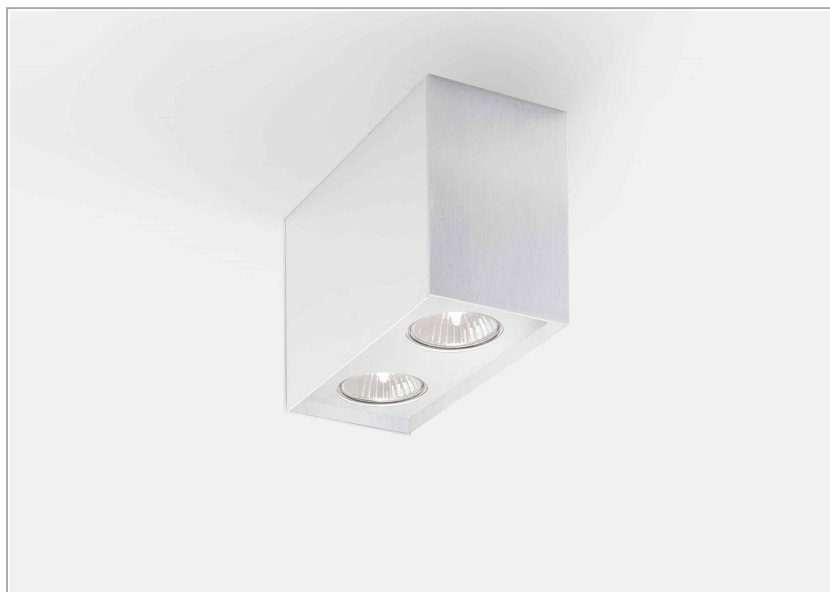

File 2 Complementi 2

code LT2661.930W/01

PRODUCT DESCRIPTION

Ceiling mounted lamp for direct lighting, rectangular body 78 mm x 110 mm in steel sheet painted with epoxy powder in white color. Complete with led source 16 W. Complete with fixing brackets. Protection class IP40.

PRODUCT SPECS

Installation method	Ceiling surface mounted
Absorbed power	2x8 W
Color temperature	3000K
Color rendering index CRI	>90
Optic	Wide 36°
Finishing	White
Luminous flux of the product	2130 lm
Luminous efficiency	133 lm/W
Life time estimate	3SDCM 50000h L90 B10 Ta 25°C
Energy efficiency class	D
Dimension	L6.3xW3.07xH4.33"
IP Grade	IP40
Power supply	220-240V 50-60Hz