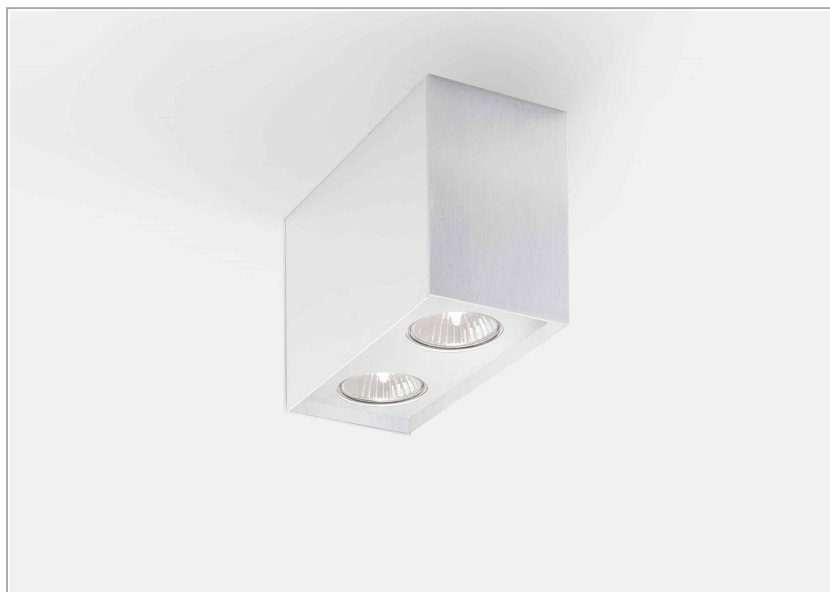

**File 2 Complementi 2**

code LT2661.930F/01

**PRODUCT DESCRIPTION**

Ceiling mounted lamp for direct lighting, rectangular body 78 mm x 110 mm in steel sheet painted with epoxy powder in white color. Complete with led source 16 W. Complete with fixing brackets. Protection class IP40.

**PRODUCT SPECS**

Installation method	Ceiling surface mounted
Absorbed power	2x8 W
Color temperature	3000K
Color rendering index CRI	>90
Optic	Flood 24°
Finishing	White
Luminous flux of the product	2130 lm
Luminous efficiency	133 lm/W
Life time estimate	3SDCM 50000h L90 B10 Ta 25°C
Energy efficiency class	D
Dimension	L6.3xW3.07xH4.33"
IP Grade	IP40
Power supply	220-240V 50-60Hz