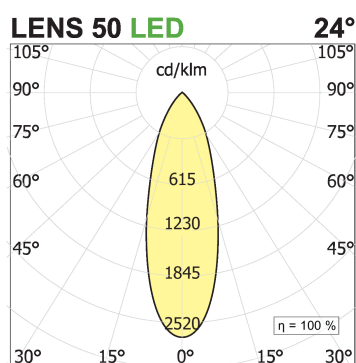

**File 2 Complementi 2**

code LT2661.930F/01

**PRODUCT DESCRIPTION**

Ceiling mounted lamp for direct lighting, rectangular body 78 mm x 110 mm in steel sheet painted with epoxy powder in white color. Complete with led source 16 W. Complete with fixing brackets. Protection class IP40.

**PRODUCT SPECS**

Installation method	Ceiling surface mounted
Absorbed power	2x8 W
Color temperature	3000K
Color rendering index CRI	>90
Optic	Flood 24°
Finishing	White
Luminous flux of the product	2130 lm
Luminous efficiency	133 lm/W
Life time estimate	3SDCM 50000h L90 B10 Ta 25°C
Energy efficiency class	D
Dimension	L6.3xW3.07xH4.33"
IP Grade	IP40
Power supply	220-240V 50-60Hz