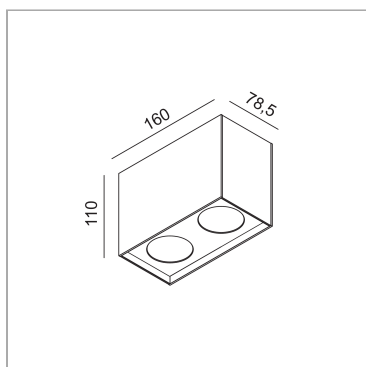

**File 2 Complementi 2**

code LT2661.930F/01

**PRODUCT DESCRIPTION**

Ceiling mounted lamp for direct lighting, rectangular body 78 mm x 110 mm in steel sheet painted with epoxy powder in white color. Complete with led source 16 W. Complete with fixing brackets. Protection class IP40.

**PRODUCT SPECS**

Installation method	Ceiling surface mounted
Absorbed power	2x8 W
Color temperature	3000K
Color rendering index CRI	>90
Optic	Flood 24°
Finishing	White
Luminous flux of the product	2130 lm
Luminous efficiency	133 lm/W
Life time estimate	3SDCM 50000h L90 B10 Ta 25°C
Energy efficiency class	D
Dimension	L6.3xW3.07xH4.33"
IP Grade	IP40
Power supply	220-240V 50-60Hz